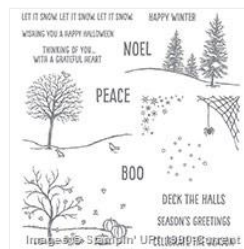

Supply List

Josee Smuck

josee@stampingjo.com

www.stampingjo.com/store

Vintage Leaves
Photopolymer
Stamp Set -
138802

Price: \$32.00

Vintage Leaves
Photopolymer
Bundle - 140235

Price: \$53.50

Leaflets Framelits
Dies - 138283

Price: \$35.00

Happy Scenes
Photopolymer
Stamp Set -
139821

Price: \$26.00

Tags & Labels
Framelits Dies -
138282

Price: \$35.00

Woodland
Textured
Impressions
Embossing Folder
- 139673