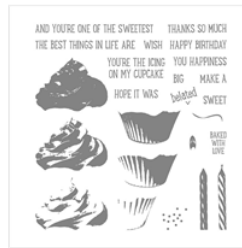

Sweet Cupcake
Photopolymer
Stamp Set -
141498

Price: € 25,00