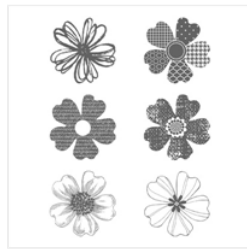

Supply List

LaQuita Jackson

quitabughandmade@gmail.com
www.quitabughandmade.stampinup.net

[Sheltering Tree
Photopolymer
Stamp Set -
137163](#)

[Flower Shop
Clear-Mount
Stamp Set -
130942](#)

[2015-2017 In Color
8-1/2" X 11"
Cardstock -
138339](#)

[Whisper White 8-
1/2" X 11"
Cardstock -
100730](#)

[2015-2017 In Color
Envelope Paper
\(Circles & Dots\) -
141697](#)

[Watermelon
Wonder Classic
Stampin' Pad -
138323](#)

[Delightful Dijon
Classic Stampin'
Pad - 138327](#)