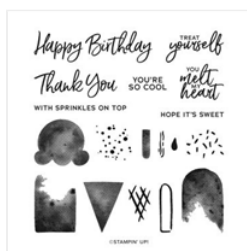

Supply List

Donna Ross

1-281-851-9530

dje-ross@swbell.net

<https://www.stampedsohisticates.com/>

[Sweet Ice Cream
Photopolymer
Stamp Set
\(English\) - 158224](#)

Price: \$17.00

[Sweet Ice Cream
Bundle \(English\) -
156244](#)