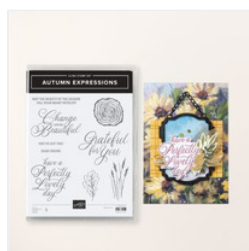

Supply List

Linda Fisher
336-260-2173

angelsofjoy@gmail.com

[Http://www.devotedstamper.com](http://www.devotedstamper.com)

[Autumn Expressions Cling Stamp Set \(English\) - 164174](#)

Price: \$25.00

[Wildflower Designs Cling Stamp Set \(English\) - 163325](#)

Price: \$22.00

[Basic White 8-1/2" X 11" Thick Cardstock - 159229](#)

Price: \$17.00

[Misty Moonlight 8-1/2" X 11" Cardstock - 153081](#)

Price: \$14.00

[Early Espresso 8-1/2" X 11" Cardstock - 119686](#)

Price: \$14.00