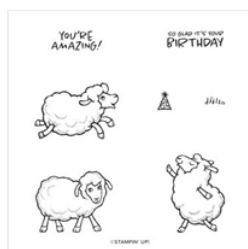

# Supply List

Peggy Noe

[peggy@prettypapercards.com](mailto:peggy@prettypapercards.com)

<http://prettypapercards.com>

[Counting Sheep  
Cling Stamp Set  
\(English\) - 156591](#)

Price: \$0.00

[Basic White 8-1/2"  
X 11" Cardstock -  
159276](#)

Price: \$13.00

[Beauty Of The  
Earth 12" X 12"  
\(30.5 X 30.5 Cm\)  
Designer Series  
Paper - 155841](#)

Price: \$11.50

[Tuxedo Black  
Memento Ink Pad -  
132708](#)

Price: \$8.00

[Garden Green  
Classic Stampin'  
Pad - 147089](#)