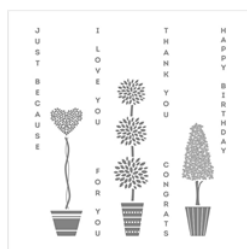

Supply List

Ann Clemmer
(530) 761-5090
ann@stamperdog.com
www.stamperdog.com

[Vertical Greetings
Wood-Mount
Stamp Set -
141873](#)

Price: \$27.00

[Vertical Greetings
Clear-Mount
Stamp Set -
141876](#)

Price: \$19.00