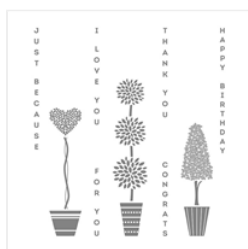

Supply List

Ann Clemmer
(530) 761-5090
ann@stamperdog.com
www.stamperdog.com

[Vertical Greetings
Wood-Mount
Stamp Set -
141873](#)

Price: \$27.00

[Vertical Greetings
Clear-Mount
Stamp Set -
141876](#)

Price: \$19.00