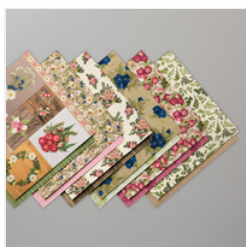

Supply List

Shannon Colon
TheIrishScrapper2011@gmail.com
TheIrishScrapper.com

Pressed Petals
Specialty Designer
Series Paper -
149500

Price: \$14.50

Floral Essence
Photopolymer
Stamp Set (En) -
149450

Price: \$17.00

Itty Bitty Greetings
Cling Stamp Set
(En) - 151331

Price: \$36.00

Soft Suede 8-1/2"
X 11" Cardstock -
115318

Price: \$9.25

Blueberry Bushel
8-1/2" X 11"
Cardstock -
146968

Price: \$10.00

Whisper White 8-
1/2" X 11"
Cardstock -
100730