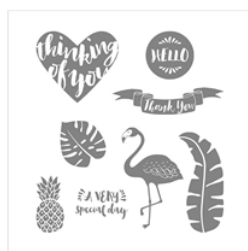

Supply List

Mary Bush

stampwithmarybush@yahoo.com
www.stampinthesand.stampinup.net

[Pop Of Paradise
Wood-Mount
Stamp Set -
141578](#)

Price: \$27.00

[Pop Of Paradise
Clear-Mount
Stamp Set -
141581](#)

Price: \$19.00

[Sweet & Sassy
Framelits Dies -
141707](#)

Price: \$35.00

[Happy Heart
Textured
Impressions
Embossing Folder
- 137364](#)

Price: \$7.50

[Paper Snips
Scissors - 103579](#)

Price: \$12.00

[Big Shot - 143263](#)