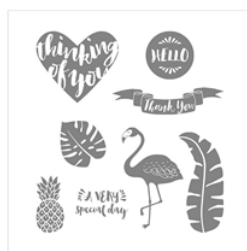

Supply List

Mary Bush

stampwithmarybush@yahoo.com
www.stampinthesand.stampinup.net

[Pop Of Paradise
Wood-Mount
Stamp Set -
141578](#)

Price: \$27.00

[Pop Of Paradise
Clear-Mount
Stamp Set -
141581](#)

Price: \$19.00

[Sweet & Sassy
Framelits Dies -
141707](#)

Price: \$35.00

[Happy Heart
Textured
Impressions
Embossing Folder
- 137364](#)

Price: \$7.50

[Paper Snips
Scissors - 103579](#)

Price: \$12.00

[Big Shot - 143263](#)