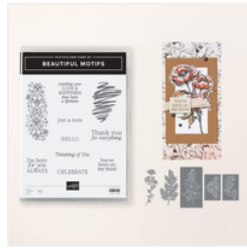

Supply List

Glenda Calkins
616-340-2406

glenda@thestampcamp.com
<https://stamp.ink/shop>

[Gallery Blooms Bundle - 165213](#)

Price: \$53.00

[Beautiful Motifs Bundle \(English\) - 165206](#)

Price: \$45.75

[Basic White 8-1/2" X 11" Cardstock - 166780](#)

Price: \$14.00

[Darling Duckling 8-1/2" X 11" Cardstock - 165622](#)

Price: \$14.00

[Cloud Cover 8-1/2" X 11" Cardstock - 165621](#)

Price: \$14.00

[Timid Tiger 8-1/2" X 11" Cardstock - 165626](#)

Price: \$14.00