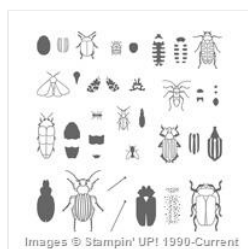

Supply List

Place Order
mariawillis@hotmail.com

[Beetles & Bugs
Photopolymer
Stamp Set -
142980](#)

Price: \$17.00

[Window Shopping
Clear-Mount
Stamp Set -
143265](#)

Price: \$18.00

[Window Shopping
Wood-Mount
Stamp Set -
142920](#)

Price: \$23.00

[Basic Black
Archival Stampin'
Pad - 140931](#)

Price: \$7.00

[VersaMark Pad -
102283](#)

Price: \$9.50

[Pacific Point 8-1/2"
X 11" Cardstock -
111350](#)

Price: \$9.25

[Basic Black 8-1/2"
X 11" Cardstock -
121045](#)