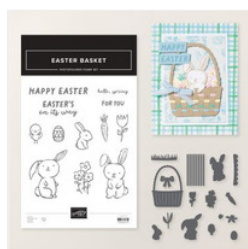

Supply List

Patti Dolan

patti@pspapercrafts.com

www.pspapercrafts.com

[Easter Basket Bundle \(English\) - 166947](#)

Price: \$49.50

[Soft Sea Foam 8-1/2" X 11" Cardstock - 146988](#)

Price: \$14.00

[Lemon Lolly 8-1/2" X 11" Cardstock - 161720](#)

Price: \$14.00

[Basic White 8-1/2" X 11" Cardstock - 166780](#)

Price: \$14.00

[Fresh Freesia 8-1/2" X 11" Cardstock - 155613](#)

Price: \$14.00

[Bubble Bath 8-1/2" X 11" Cardstock - 161718](#)