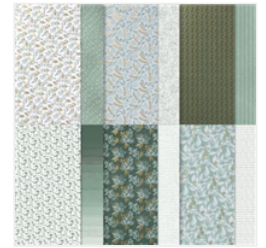

Supply List

Mary Bush

stampwithmarybush@yahoo.com
www.stampinthesand.stampinup.net

[Eden's Garden Collection \(English\) - 160849](#)

Price: \$82.00

[Eden's Garden Bundle \(English\) - 157832](#)

Price: \$52.00

[Eden's Garden Cling Stamp Set \(English\) - 157823](#)

Price: \$23.00

[Eden Dies - 157831](#)

Price: \$35.00

[Ever Eden 12" X 12" \(30.5 X 30.5 Cm\) Specialty Designer Series Paper - 159996](#)

Price: \$15.00

[Garden Gems - 159277](#)

Price: \$7.00

[Ever Eden 12" X 12" \(30.5 X 30.5 Cm\) Cotton Paper - 159997](#)

Price: \$8.00

[Soft Succulent 3/8" \(1 Cm\) Open Weave Ribbon - 155780](#)

Price: \$7.00

[Soft Succulent 8-1/2" X 11" Cardstock - 155776](#)