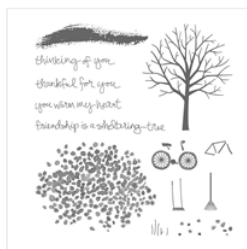

Supply List

Tanya Boser
218-368-6538

boser@paulbunyan.net
www.tinkerin-in-ink.blogspot.com

[Sheltering Tree
Photopolymer
Stamp Set -
137163](#)

Price: \$25.00

[Crumb Cake 8-1/2"
X 11" Cardstock -
120953](#)