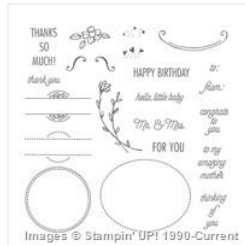

[That's The Tag
Photopolymer
Stamp Set -
142918](#)

Price: $21.00