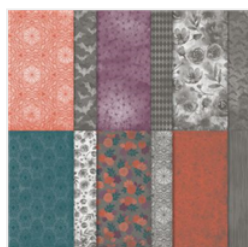

Price: \$9.00

[Magic In This Night Designer Series Paper - 153517](#)

Price: \$11.50

[Basic Black 8-1/2" X 11" Cardstock - 121045](#)

Price: \$14.00

[Blackberry Bliss 8-1/2" X 11" Cardstock - 133675](#)

Price: \$14.00