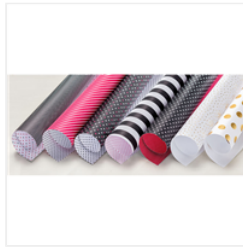

Supply List

Place Order
liz.yuille@artlover.com

[Gift Bag Punch Board - 135862](#)

Price: £19.00

[Affectionately Yours Specialty Designer Series Paper - 141632](#)

Price: £11.75

[Pop Of Pink Specialty Designer Series Paper - 141648](#)