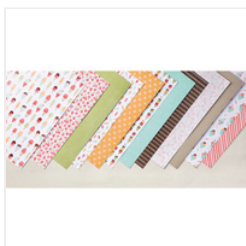

Price: £10.00

[2016-2018 In Color Designer Series Paper Stack - 141408](#)

Price: £20.00

[Party Animal Designer Series Paper - 142738](#)

Price: £10.00

[Succulent Garden Designer Series Paper - 142778](#)

Price: £10.00