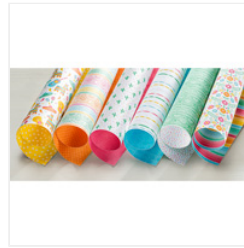

[Festive Birthday Designer Series Paper - 141630](#)

Price: £10.00