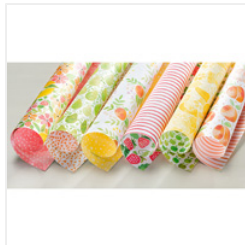

Price: £11.75

[Festive Birthday Designer Series Paper - 141630](#)

Price: £10.00

[By The Shore Designer Series Paper - 141640](#)

Price: £10.00

[Moroccan Designer Series Paper - 141645](#)

Price: £10.00

[Fruit Stand Designer Series Paper - 141660](#)

Price: £10.00

[2016-2018 In Color Designer Series Paper Stack - 141408](#)

Price: £20.00

[Party Animal Designer Series Paper - 142738](#)

Price: £10.00

[Succulent Garden Designer Series Paper - 142778](#)

Price: £10.00