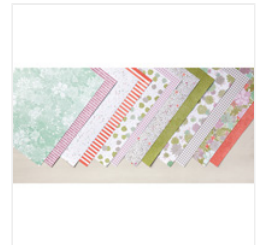

Price: £10.00

[2016-2018 In Color Designer Series Paper Stack - 141408](#)

Price: £20.00

[Party Animal Designer Series Paper - 142738](#)

Price: £10.00

[Succulent Garden Designer Series Paper - 142778](#)

Price: £10.00