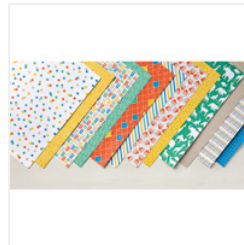

Price: £11.75

[Festive Birthday Designer Series Paper - 141630](#)

Price: £10.00

[By The Shore Designer Series Paper - 141640](#)

Price: £10.00

[Moroccan Designer Series Paper - 141645](#)

Price: £10.00

[Fruit Stand Designer Series Paper - 141660](#)

Price: £10.00

[2016-2018 In Color Designer Series Paper Stack - 141408](#)

Price: £20.00

[Party Animal Designer Series Paper - 142738](#)

Price: £10.00

[Succulent Garden Designer Series Paper - 142778](#)

Price: £10.00