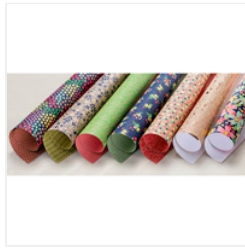

Supply List

Place Order
liz.yuille@artlover.com

[Gift Bag Punch Board - 135862](#)

Price: £19.00

[Affectionately Yours Specialty Designer Series Paper - 141632](#)

Price: £11.75

[Pop Of Pink Specialty Designer Series Paper - 141648](#)