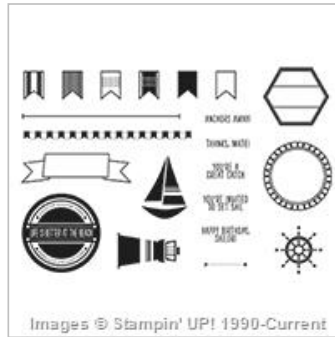

www.stampinup.com/ECWeb/default.aspx?dbwsdemoid=2154562

Seasonal Frame

Thinlits Dies

139658

\$27.00

\$13.50

Settin' Sail

Photopolymer Stamp