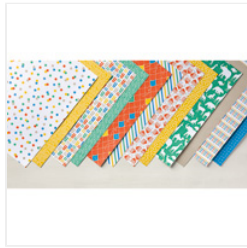

Supply List

Kim Quade
4026177955

kimgskards@gmail.com
www.kimplayswithpaper.com

Balloon
Adventures
Photopolymer
Bundle - 144708
Price: \$53.00

Party Animal
Designer Series
Paper - 142738
Price: \$11.00

Party Animal
Designer Washi
Tape - 142743
Price: \$8.00

Emerald Envy 8-
1/2" X 11"
Cardstock -
141415
Price: \$8.00

Tangerine Tango
8-1/2" X 11"
Cardstock -
111349
Price: \$8.00

Whisper White 8-
1/2" X 11"
Cardstock -
100730
Price: \$9.75

Pacific Point
Classic Stampin'
Pad - 126951
Price: \$6.50