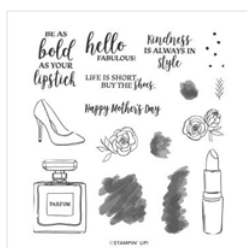

Price: \$11.50

[Dressed To Impress Photopolymer Stamp Set \(En\) - 151666](#)

Price: \$18.00

[Pretty Peacock Classic Stampin' Pad - 150083](#)

Price: \$11.00

[Stitched Nested Labels Dies - 149638](#)

Price: \$35.00