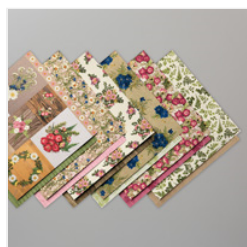

Supply List

Patti Dolan

patti@pspapercrafts.com

www.pspapercrafts.com

[Pressed Petals
Specialty Designer
Series Paper -
149500](#)

Price: \$14.50

[Mossy Meadow 8-
1/2" X 11"
Cardstock -
133676](#)

Price: \$14.00

[Night Of Navy 8-
1/2" X 11"
Cardstock -
100867](#)

Price: \$14.00

[Whisper White 8-
1/2" X 11"
Cardstock -
100730](#)

Price: \$9.75

[Timeless Tulips
Photopolymer
Stamp Set \(En\) -
151534](#)

Price: \$18.00