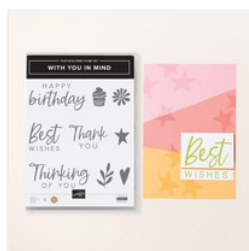

Supply List

Tammy Fite

505.440.4936

stampwithtammy@gmail.com

<http://tammyfite.stampinup.net>

[With You In Mind
Photopolymer
Stamp Set
\(English\) - 164747](#)

Price: \$20.00

[True Blue Florals
12" X 12" \(30.5 X
30.5 Cm\) Designer
Series Paper -
167970](#)