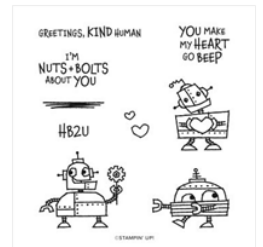

Coastal Cabana 8-
1/2" X 11"
Cardstock -
131297

Price: \$9.25

Paper Trimmer -
152392

Price: \$25.00

Polished Dots -
158134

Sale: \$5.25

Price: \$7.50

Nuts & Bolts Cling
Stamp Set -
157650