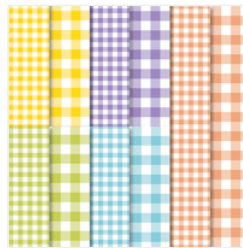

Supply List

Julie Kettlewell

julie.kettlewell@yahoo.com

www.thepaperhaven.stampinup.net

[Fable Friends Cling Stamp Set - 148670](#)

Price: £20.00

[Rectangle Stitched Dies - 148551](#)

Price: £33.00

[Gingham Gala 6" X 6" \(15.2 X 15.2 Cm\) Designer Series Paper - 148554](#)

Price: £10.25

[Old Olive Classic Stampin' Pad - 147090](#)

Price: £10.25

[Tuxedo Black Memento Ink Pad - 132708](#)

Price: £7.50

[Stampin' Blends Crumb Cake Combo Pack - 144601](#)