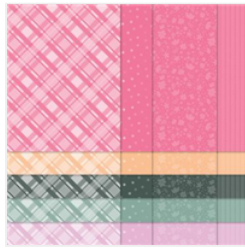

[2021-2023 In Color™ 6" X 6" (15.2 X 15.2 Cm) Designer Series Paper - 159254](#)

Price: £11.25