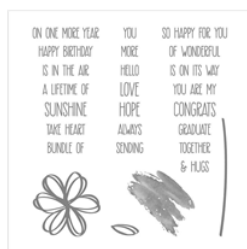

Supply List

Linda Fisher
336-260-2173

angelsofjoy@gmail.com

[Http://www.devotedstamper.com](http://www.devotedstamper.com)

[Sunshine Sayings
Clear-Mount
Stamp Set -
141594](#)

Price: \$23.00

[Sunshine Sayings
Wood-Mount
Stamp Set -
141591](#)

Price: \$31.00

[Pool Party 8-1/2" X
11" Cardstock -
122924](#)

Price: \$14.00

[Elegant Eggplant
8-1/2" X 11"
Cardstock -
105126](#)

Price: \$8.00

[Whisper White 8-
1/2" X 11"
Cardstock -
100730](#)

Price: \$9.75