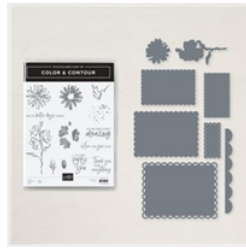

Supply List

Donna Ross

1-281-851-9530

dje-ross@swbell.net

<https://www.stampedsohisticates.com/>

[Color & Contour Photopolymer Stamp Set - 154994](#)

Price: \$21.00

[Color & Contour Bundle \(English\) - 158356](#)

Price: \$50.25

[Elegantly Said Cling Stamp Set - 155095](#)

Price: \$23.00

[Elegantly Said Bundle \(English\) - 155753](#)

Price: \$36.75

[Polished Pink Classic Stampin' Pad - 155712](#)

Price: \$8.00

[Old Olive Classic Stampin' Pad - 147090](#)