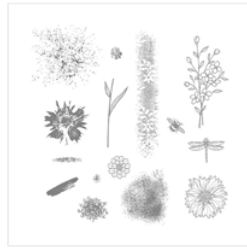

Supply List

Linda Fisher
336-260-2173

angelsofjoy@gmail.com

[Http://www.devotedstamper.com](http://www.devotedstamper.com)

[Touches Of
Texture Clear-
Mount Stamp Set -
143251](#)

Price: \$33.00

[Touches Of
Texture Wood-
Mount Stamp Set -
141934](#)

Price: \$45.00

[Flourishing
Phrases Clear-
Mount Stamp Set -
141534](#)

Price: \$37.00

[Flourishing
Phrases Wood-
Mount Stamp Set -
141531](#)

Price: \$49.00

[Pool Party 8-1/2" X
11" Cardstock -
122924](#)