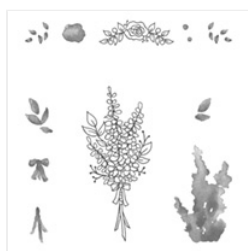

Supply List

Place Order
elainescreations@gmail.com

[Lots Of Lavender
Photopolymer
Stamp Set -
147194](#)

Price: \$0.00

[Sweet Sugarplum
Classic Stampin'
Pad - 141395](#)

Price: \$6.50

[Sweet Sugarplum
8-1/2" X 11"
Cardstock -
141418](#)

Price: \$8.00

[Wild Wasabi 8-1/2"
X 11" Cardstock -
108641](#)

Price: \$8.00

[Whisper White 8-
1/2" X 11"
Cardstock -
100730](#)

Price: \$9.75

[Basic Black 8-1/2"
X 11" Cardstock -
121045](#)

Price: \$14.00