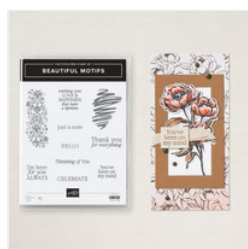

Supply List

Peggy Noe

peggy@prettypapercards.com

<http://prettypapercards.com>

[Beautiful Motifs
Photopolymer
Stamp Set
\(English\) - 165198](#)

Price: \$18.00

[Basic White 8-1/2"
X 11" Cardstock -
166780](#)

Price: \$14.00

[Crumb Cake 8-1/2"
X 11" Cardstock -
120953](#)

Price: \$14.00

[Secret Sea 8-1/2"
X 11" Cardstock -
165624](#)

Price: \$14.00

[Misty Moonlight 8-
1/2" X 11"
Cardstock -
153081](#)

Price: \$14.00