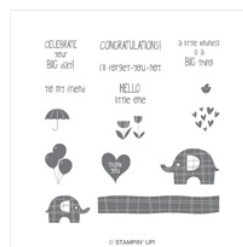

Nature's Twine -
146342

Price: \$9.00

Elephant Builder
Punch - 145652

Price: \$18.00

Little Elephant
Clear-Mount
Bundle - 148340

Price: \$34.00

Little Elephant
Clear-Mount
Stamp Set -
145728

Price: \$20.00