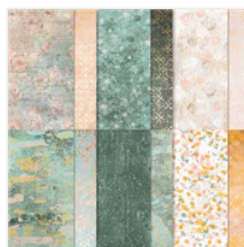

Price: \$27.00

[Chic Dies - 158815](#)

Price: \$37.00

[Season Of Chic  
Bundle \(English\) -  
158816](#)

Price: \$57.50

[Texture Chic 12" X  
12" \(30.5 X 30.5  
Cm\) Specialty  
Designer Series  
Paper - 158808](#)

Price: \$15.00

[Soft Suede 8-1/2"  
X 11" Cardstock -  
115318](#)

Price: \$9.25

[Petal Pink 8-1/2" X  
11" Cardstock -  
146985](#)

Price: \$14.00

[Basic White 8-1/2"  
X 11" Cardstock -  
159276](#)

Price: \$13.00