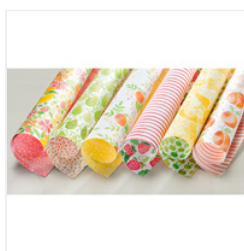

Supply List

Elizabeth Gross
lillylovespaper@gmail.com
lillylovespaper.blogspot.com.au

[Tip Top Taupe A4
Cardstock -
138343](#)

Price: \$14.00

[2015-2017 In Color
Designer Series
Paper Stack -
138432](#)

Price: \$38.50

[Fruit Stand
Designer Series
Paper - 141660](#)

Price: \$19.25

[Peekaboo Peach
Classic Stampin'
Pad - 141398](#)

Price: \$11.50

[Flirty Flamingo
Classic Stampin'
Pad - 141397](#)

Price: \$11.50

[Wink Of Stella
Clear Glitter Brush
- 141897](#)