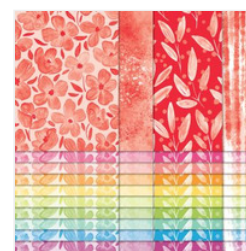

Price: \$14.00

[Old Olive 8-1/2" X 11" Cardstock - 100702](#)

Price: \$14.00

[Basic White 8-1/2" X 11" Cardstock - 166780](#)

Price: \$14.00

[Brights 6" X 6" \(15.2 X 15.2 Cm\) Designer Series Paper - 165301](#)

Price: \$12.50

[Pretty Peacock Classic Stampin' Pad - 150083](#)

Price: \$11.00

[Tuxedo Black Memento Ink Pad - 132708](#)

Price: \$8.00

[Strawberry Slush Stampin' Blends Combo Pack - 165290](#)

Price: \$12.00