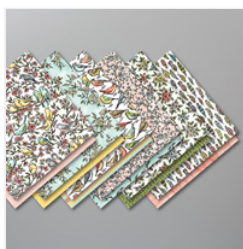

Supply List

Margaret Knight

678-910-2480

creativestampingwithMargaret@gmail.com

www.CreativeStampingwithMargaret.com

[Pool Party 8-1/2" X 11" Cardstock - 122924](#)

Price: \$14.00

[Whisper White 8-1/2" X 11" Cardstock - 100730](#)

Price: \$9.75

[Bird Ballad Designer Series Paper - 149592](#)

Price: \$11.50

[Good Morning Magnolia Cling Stamp Set \(En\) - 149298](#)

Price: \$36.00

[Tuxedo Black Memento Ink Pad - 132708](#)

Price: \$8.00