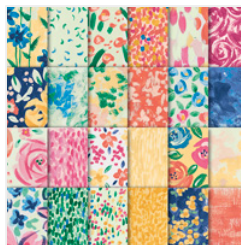

Supply List

SUSAN LEGITS

505228810

abqstamper@comcast.net

susanlegits.stampinup.net

[Abstract Impressions Photopolymer Stamp Set - 147513](#)

Price: \$26.00

[So Saffron 8-1/2" X 11" Cardstock - 105118](#)

Price: \$9.25

[Night Of Navy 8-1/2" X 11" Cardstock - 100867](#)

Price: \$14.00

[Blueberry Bushel 8-1/2" X 11" Cardstock - 146968](#)

Price: \$14.00

[Whisper White 8-1/2" X 11" Cardstock - 100730](#)

Price: \$9.75

[Night Of Navy Classic Stampin' Pad - 147110](#)

Price: \$11.00

[Blueberry Bushel Classic Stampin' Pad - 147138](#)

Price: \$11.00

[Garden Impressions 6" X 6" \(15.2 X 15.2 Cm\) Designer Series Paper - 146289](#)