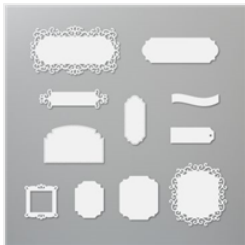

Supply List

Sandra Hernandez
478-960-0068
inkstampluv@gmail.com
inkstampluv.com

[Hey Girlfriend Cling Stamp Set - 154516](#)

Price: \$21.00

[Layering Ovals Dies - 151771](#)

Price: \$35.00

[Calypso Coral Stampin' Blends Combo Pack - 154881](#)

Price: \$12.00

[Bronze & Ivory Stampin' Blends Combo Pack - 157040](#)

Price: \$9.00

[Playing With Patterns 6" X 6" \(15.2 X 15.2 Cm\) Designer Series Paper - 152490](#)

Price: \$11.50

[Ornate Frames Dies - 150664](#)

Price: \$34.00

[Calypso Coral 8-1/2" X 11" Cardstock - 122925](#)

Price: \$14.00

[Crushed Curry 8-1/2" X 11" Cardstock - 131199](#)

Price: \$14.00