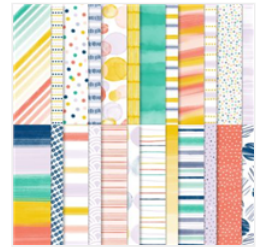

[Playing With Patterns 6" X 6" (15.2 X 15.2 Cm) Designer Series Paper - 152490](#)

Price: $11.50