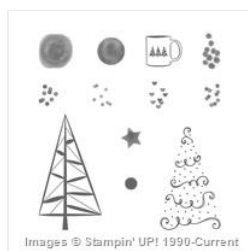

Supply List

Darlene McCallum
780.235.0455

darlene@dreamingaboutrubberstamps.com
www.dreamingaboutrubberstamps.com

[Twinkle Trees
Photopolymer
Stamp Set -
142173](#)

Price: \$20.00

[Holly Jolly
Greetings Wood-
Mount Bundle -
140864](#)

Price: \$44.50

[Holly Jolly
Greetings Clear-
Mount Bundle -
140865](#)

Price: \$36.75

[Sponge Daubers -
133773](#)

Price: \$12.25

[Whisper White 8-
1/2" X 11"
Cardstock -
100730](#)

Price: \$13.25

[Basic Black 8-1/2"
X 11" Cardstock -
121045](#)