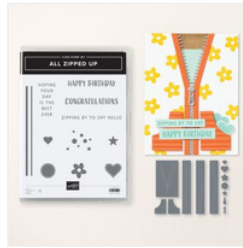

Painterly Pears Easel card

Supply List

Susie Wood
(641) 660-2537

ds52wood@gmail.com

www.susiewood.stampinup.net

[Stampin' Cut & Emboss Machine - 149653](#)

Price: \$140.00

[Sentimental Framing Dies - 165476](#)

Price: \$38.00

[All Zipped Up Bundle \(English\) - 165402](#)

Price: \$48.50

[All Zipped Up Dies - 165401](#)

Price: \$32.00

[All Zipped Up Cling Stamp Set \(English\) - 165400](#)

Price: \$22.00

[Painterly Pears 12" X 12" \(30.5 X 30.5 Cm\) Designer Series Paper - 166146](#)