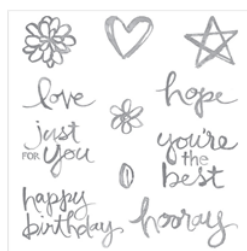

Supply List

Julie Kettlewell

julie.kettlewell@yahoo.com

www.thepaperhaven.stampinup.net

[Garden In Bloom
Photopolymer
Stamp Set -
139433](#)

Price: £23.00

[Watercolor Words
Photopolymer
Stamp Set -
138702](#)

Price: £23.00

[English Garden
Designer Series
Paper - 138440](#)

Price: £10.00

[Metal Rimmed
Pearls - 138394](#)

Price: £4.50

[White Perfect
Accents - 138416](#)

Price: £4.50

[Mint Macaron
Classic Stampin'
Pad - 138326](#)