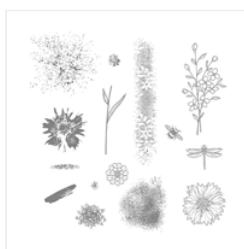

Price: \$42.00

Rooted In Nature  
Wood-Mount  
Stamp Set -  
146479

Price: \$55.00

Touches Of  
Texture Clear-  
Mount Stamp Set -  
143251

Price: \$33.00

Touches Of  
Texture Wood-  
Mount Stamp Set -  
141934