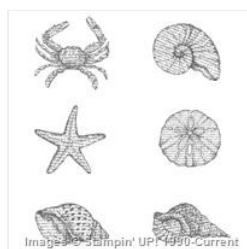

Supply List

Place Order
inkedx2@gmail.com

[By The Seashore
Wood Stamp Set -
132582](#)

Price: \$22.95

[By The Seashore
Clear Stamp Set -
126532](#)

Price: \$16.95

[Crumb Cake 8-1/2"
X 11" Cardstock -
120953](#)

Price: \$14.00

[Night Of Navy 8-
1/2" X 11"
Cardstock -
100867](#)

Price: \$14.00

[Maritime Designer
Series Paper -
133696](#)

Price: \$10.95

[Flashback
Designer Series
Paper - 133699](#)

Price: \$10.95

[Crumb Cake
Classic Stampin'
Pad - 126975](#)