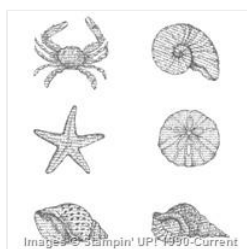

Supply List

Place Order
inkedx2@gmail.com

[By The Seashore
Wood Stamp Set -
132582](#)

Price: \$22.95

[By The Seashore
Clear Stamp Set -
126532](#)

Price: \$16.95

[Crumb Cake 8-1/2"
X 11" Cardstock -
120953](#)