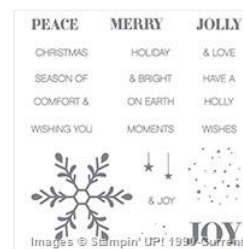

Price: € 17,00

[Lovely As A Tree  
Clear-Mount  
Stamp Set -  
127793](#)

Price: € 27,00

[Oh. What Fun  
Photopolymer  
Stamp Set -  
140386](#)

Price: € 25,00

[Holly Jolly  
Greetings Clear-  
Mount Stamp Set -  
139882](#)