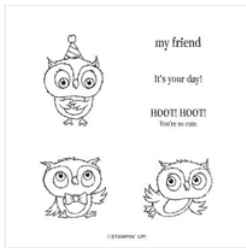

Supply List

Rose Marie Coleman
403-827-9514
rosecoleman@shaw.ca
www.stampingwithrose.com

Adorable Owls
Cling Stamp Set
(English) - 160269

Price: \$0.00

Country Floral
Lane 12" X 12"
(30.5 X 30.5 Cm)
Designer Series
Paper - 160375