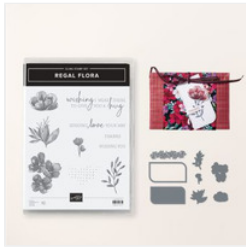

# Supply List

Jennifer Cotton  
972-723-9289

[jennifer@jennifercotton.com](mailto:jennifer@jennifercotton.com)  
[www.StampTherapist.com](http://www.StampTherapist.com)

[Regal Flora Bundle  
\(English\) - 164034](#)

Price: \$46.75

[Regal Winter 12" X  
12" \(30.5 X 30.5  
Cm\) Designer  
Series Paper -  
164156](#)

Price: \$12.50

[Regal Distressed  
Patterns 12" X 12"  
\(30.5 X 30.5 Cm\)  
Specialty Designer  
Series Paper -  
164037](#)