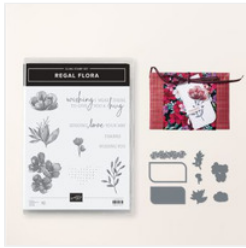

Supply List

Jennifer Cotton
972-723-9289

jennifer@jennifercotton.com
www.StampTherapist.com

[Regal Flora Bundle
\(English\) - 164034](#)

Price: \$46.75

[Regal Winter 12" X
12" \(30.5 X 30.5
Cm\) Designer
Series Paper -
164156](#)

Price: \$12.50

[Regal Distressed
Patterns 12" X 12"
\(30.5 X 30.5 Cm\)
Specialty Designer
Series Paper -
164037](#)

Price: \$10.00

[Regal Foiled
Adhesive-Backed
Dots - 164038](#)

Price: \$8.50

[Blackberry Bliss &
Gold 1/2" \(1.3 Cm\)
Textured Ribbon -
164039](#)