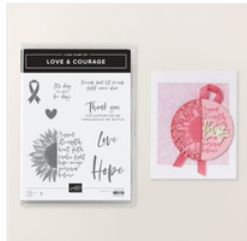

September-December 2025 Mini Catalog

Place Order

Dec 31, 2025

[Love & Courage Cling Stamp Set (English) - 165935](#)

Sale: $22.50

Price: ~~$25.00~~