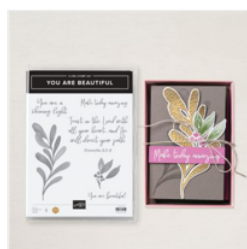

Supply List

Cheryl Hamilton

(808) 283-1643

cheryl@createwithcheryl.me

www.createwithcheryl.me

[Sea Turtle
Photopolymer
Stamp Set -
160500](#)

Price: \$21.00

[You Are Beautiful
Cling Stamp Set
\(English\) - 163704](#)