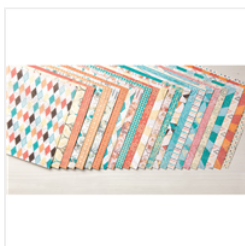

[Cupcakes &
Carousels
Designer Series
Paper Stack -
142744](#)

Price: $10.00