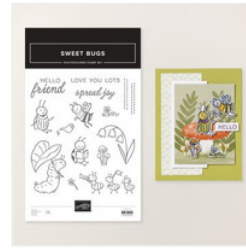

Cute As A Bug card Supply List

Susie Wood
(641) 660-2537
ds52wood@gmail.com
www.susiewood.stampinup.net

[Stampin' Cut & Emboss Machine - 149653](#)

Price: \$140.00

[Sweet Bugs Bundle \(English\) - 167002](#)

Price: \$46.75

[Sweet Bugs Dies - 167001](#)

Price: \$32.00

[Sweet Bugs Photopolymer Stamp Set \(English\) - 166995](#)

Price: \$20.00

[Cute As A Bug 12" X 12" \(30.5 X 30.5 Cm\) Designer Series Paper - 166994](#)